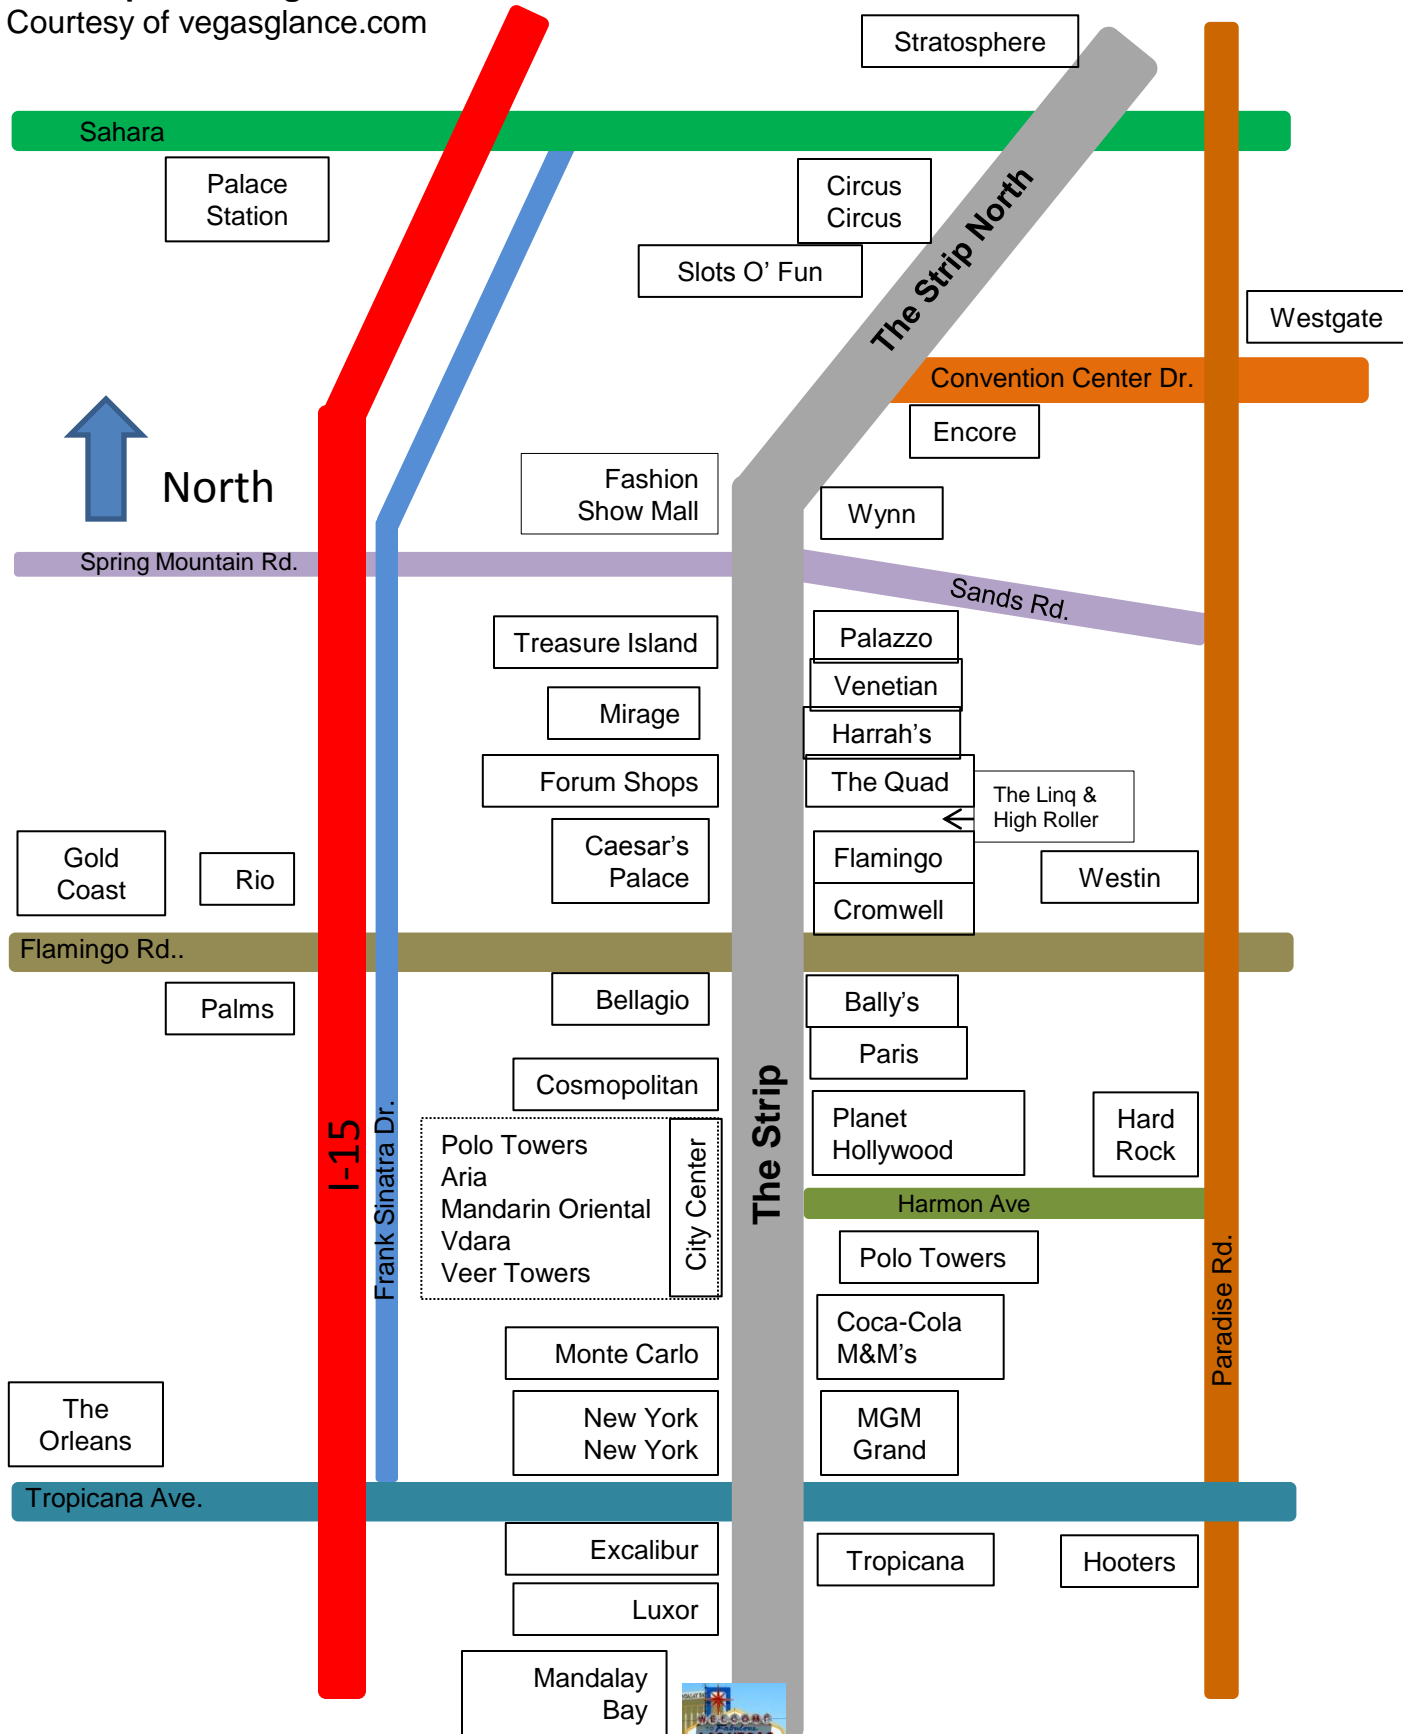

# The Strip – Las Vegas

Courtesy of vegasglance.com

To Utah

To Downtown

# The Strip – Las Vegas

Courtesy vegasglance.com

To Utah

To Downtown

Stratosphere

Sahara

Palace Station

Circus Circus

Frank Sinatra Dr.

Polo Towers  
Aria  
Mandarin Oriental  
Vdara  
Veer Towers

City Center

The Strip

Harmon Ave

Polo Towers

Coca-Cola  
M&M's

Paradise Rd.

Monte Carlo

New York  
New York

MGM  
Grand

The Orleans

Tropicana Ave.

Excalibur

Tropicana

Hooters